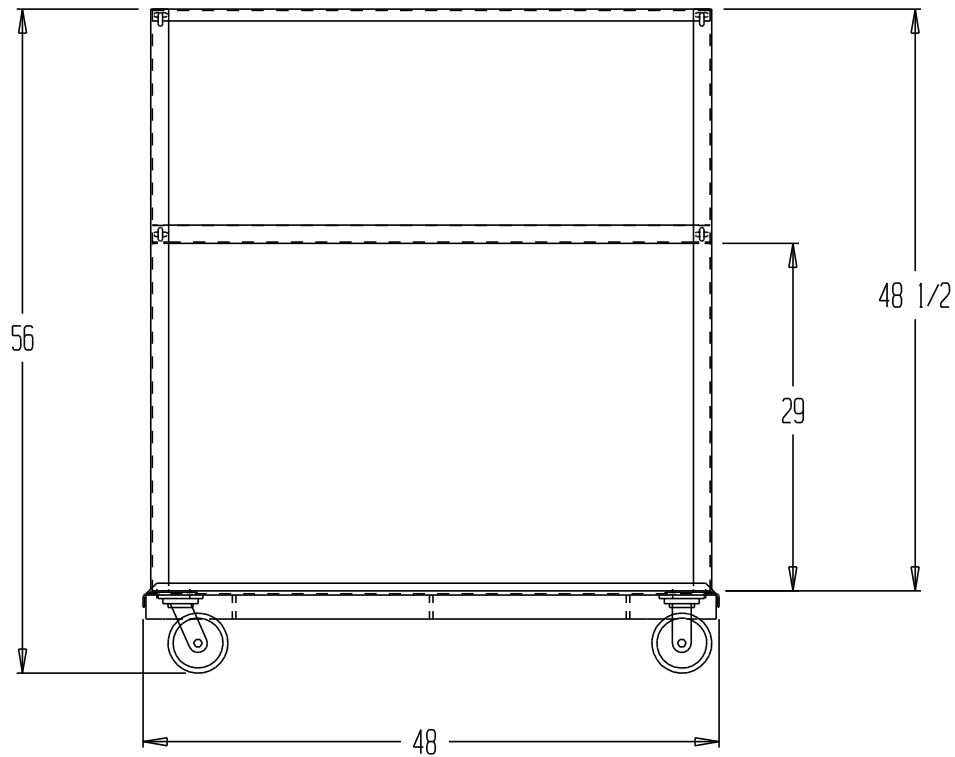

A-FRAME CART - AF-2448

STANDARD FEATURES

MODEL NUMBER AF-2448
 OVERALL WIDTH IS 24 INCHES
 OVERALL LENGTH IS 48 INCHES
 OVERALL HEIGHT IS 56 INCHES
 PLATFORM HEIGHT IS 8 INCHES
 CAPACITY IS 2,000 POUNDS
 LIP HEIGHT IS 1 INCH
 CASTERS ARE 5 x 2
 (2 SWIVEL & 2 RIGID)
 SHIPS BROKEN DOWN

DISTRIBUTOR'S NAME:		P.O.#: _
VESTIL MANUFACTURING		W.O.#: _
DRAWN BY: KY	DATE: 1/13/05	SALES: _
REFERENCE:	DRWG./FILE NAME:	
-	SCALE: 1:16	16-007-125

**SPECIAL UNITS ARE NON-RETURNABLE
 *AVAILABLE AT ADDITIONAL COSTS