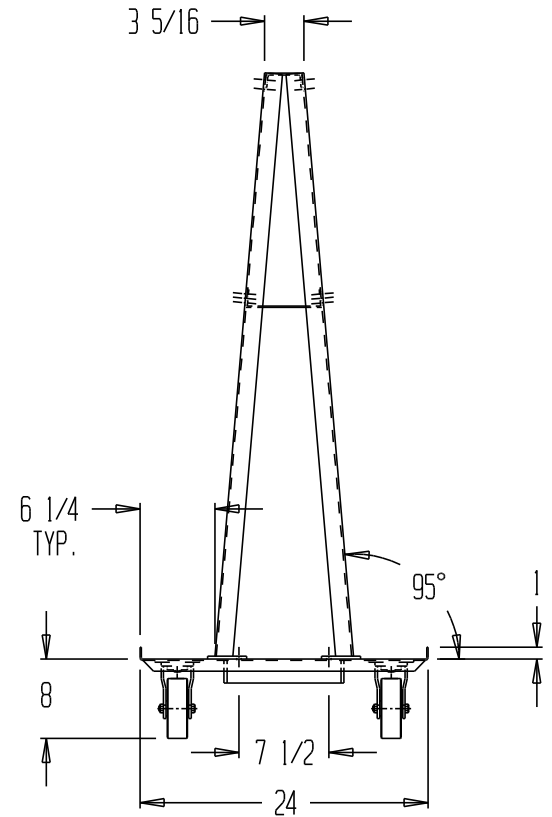

A-FRAME CART - AF-2448

STANDARD FEATURES

MODEL NUMBER AF-2448
 OVERALL WIDTH IS 24 INCHES
 OVERALL LENGTH IS 48 INCHES
 OVERALL HEIGHT IS 56 INCHES
 PLATFORM HEIGHT IS 8 INCHES
 CAPACITY IS 2,000 POUNDS
 LIP HEIGHT IS 1 INCH
 CASTERS ARE 5 x 2
 (2 SWIVEL & 2 RIGID)
 SHIPS BROKEN DOWN

DISTRIBUTOR'S NAME:		P.O.#: _
VESTIL MANUFACTURING		W.O.#: _
DRAWN BY: KY	DATE: 1/13/05	SALES: _
REFERENCE:	DRWG./FILE NAME:	
-	SCALE: 1:16	16-007-125

**SPECIAL UNITS ARE NON-RETURNABLE
 *AVAILABLE AT ADDITIONAL COSTS