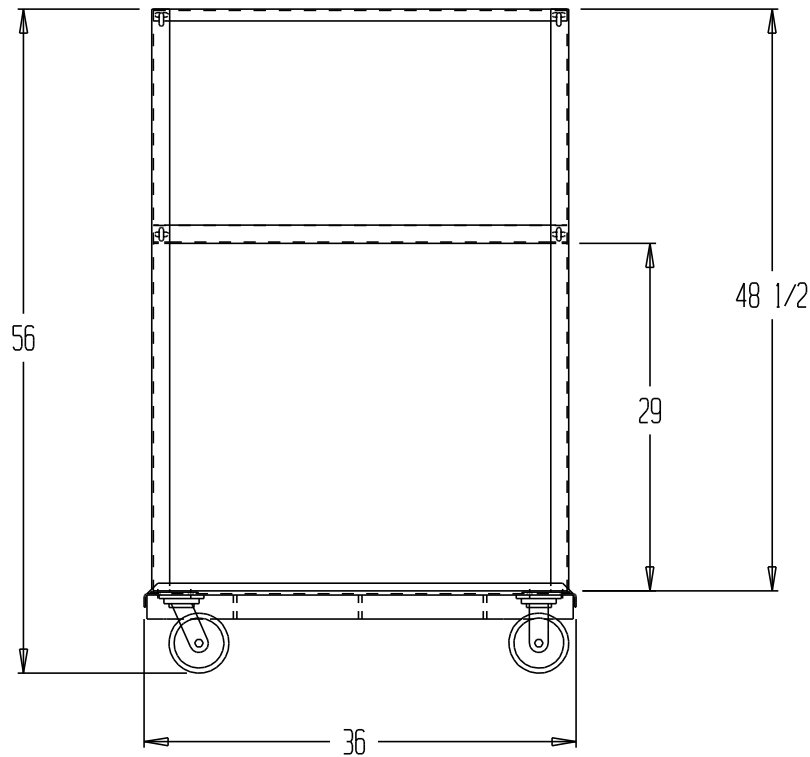

A-FRAME CART - AF-2436

STANDARD FEATURES

MODEL NUMBER AF-2436
 OVERALL WIDTH IS 24 INCHES
 OVERALL LENGTH IS 36 INCHES
 OVERALL HEIGHT IS 56 INCHES
 PLATFORM HEIGHT IS 8 INCHES
 CAPACITY IS 2,000 POUNDS
 LIP HEIGHT IS 1 INCH
 CASTERS ARE 5 x 2
 (2 SWIVEL & 2 RIGID)
 SHIPS BROKEN DOWN

**SPECIAL UNITS ARE NON-RETURNABLE
 *AVAILABLE AT ADDITIONAL COSTS

DISTRIBUTOR'S NAME:		P.O.#: _
VESTIL MANUFACTURING		W.O.#: _
DRAWN BY: KY	DATE: 1/13/05	SALES: _
REFERENCE:		DRWG./FILE NAME:
-	SCALE: 1:16	16-007-124