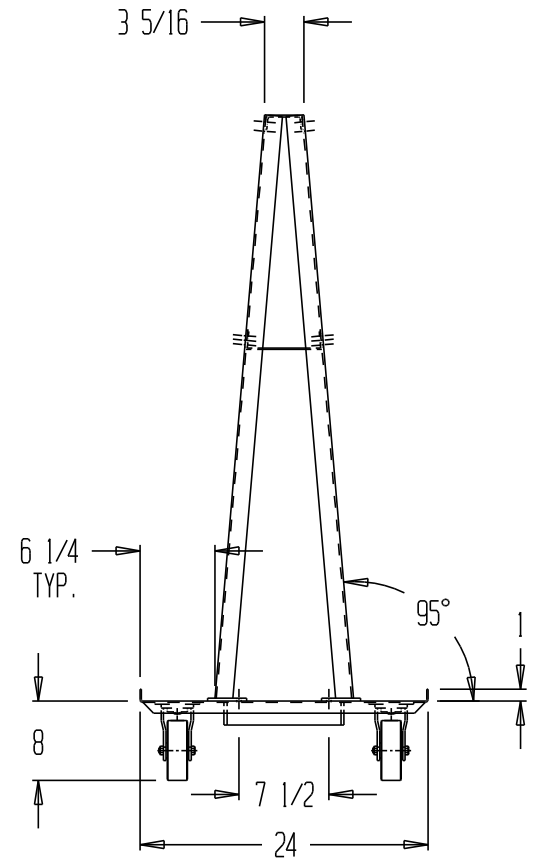

A-FRAME CART - AF-2436

STANDARD FEATURES

MODEL NUMBER AF-2436
 OVERALL WIDTH IS 24 INCHES
 OVERALL LENGTH IS 36 INCHES
 OVERALL HEIGHT IS 56 INCHES
 PLATFORM HEIGHT IS 8 INCHES
 CAPACITY IS 2,000 POUNDS
 LIP HEIGHT IS 1 INCH
 CASTERS ARE 5 x 2
 (2 SWIVEL & 2 RIGID)
 SHIPS BROKEN DOWN

**SPECIAL UNITS ARE NON-RETURNABLE
 *AVAILABLE AT ADDITIONAL COSTS

DISTRIBUTOR'S NAME:		P.O.#: _
VESTIL MANUFACTURING		W.O.#: _
DRAWN BY: KY	DATE: 1/13/05	SALES: _
REFERENCE:		DRWG./FILE NAME:
-	SCALE: 1:16	16-007-124