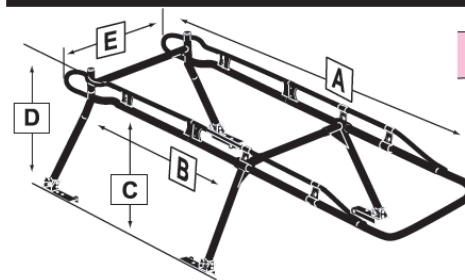

MEDIUM-DUTY PRO IV Aluminum Pick Up Truck Cargo Rack

- Rugged 2" Dia. x .12" Tk. T-6 aircraft aluminum alloy tubing for superior strength.
- Attractive metallic powder coat finish with protective clear coat for sheen.
- Easy to assemble with self-locking nuts.
- 1,000# capacity.
- No-drill clamp-on mounts.
- Easily removed with 4 bolts.
- Swaged joints and fully gusseted cross bars for superior load capacity.
- All stainless steel fasteners.

FOOT PLATE DETAIL

UNIQUE DESIGN

- Front legs adjust to fit any bed length.
- Mounting plates allow width adjustment to fit all full-sized trucks.

PRO IV DIMENSIONS

TRUCK TYPE:	Full Size
A	155"
B	56" - 98"
C	26½"
D	33"
E	54"

PRO IV ALUMINUM CARGO RACK FOR FULL-SIZED TRUCKS (2" DIA.) – SILVER ONLY

	PART #		
All Full-Sized (GM, Ram, Tundra, Ford, Nissan)	90000		--
Add a 4th Cross Bar	31690		--

(800) 343-7486

P36 VISIT KARGOMASTER.COM FOR MORE INFORMATION