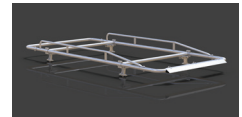

HD ALUMINUM RACKS

v2.3 062018